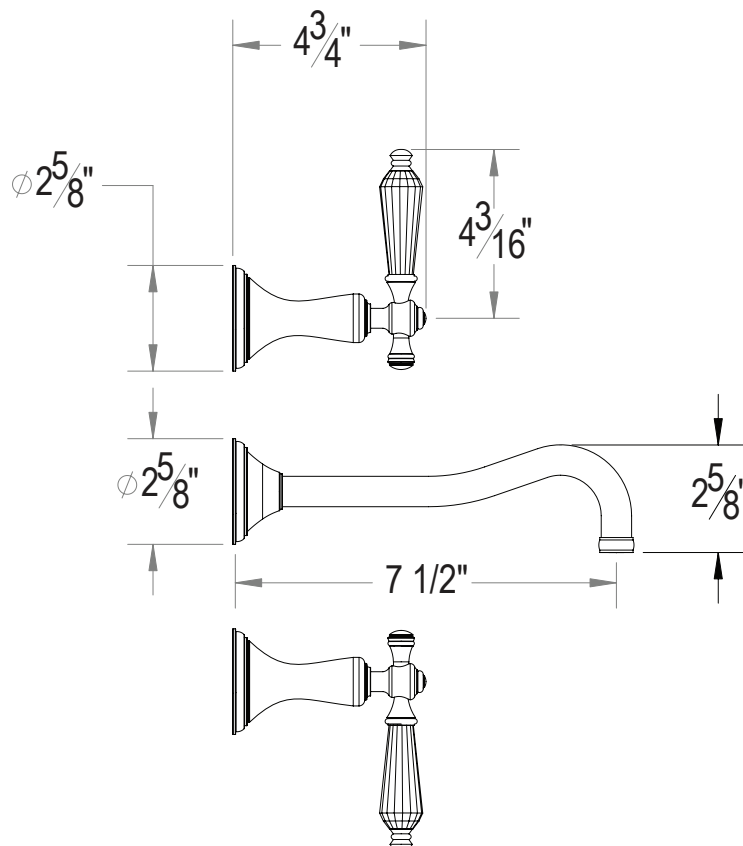

### ITEM # 9529KT-TM TRIM Wall mount Widespread lavatory set

- "KT" style handles
- Solid brass
- 1.2 GPM (CALGreen Compliant)
- VALVES NOT INCLUDED
- USE SA-CORNER-SET
- DRAIN ASSEMBLY NOT INCLUDED
- Pre-assembled handles
- 22 finishes available

The measurements shown are for reference only. Products and specifications shown are subject to change without notice.